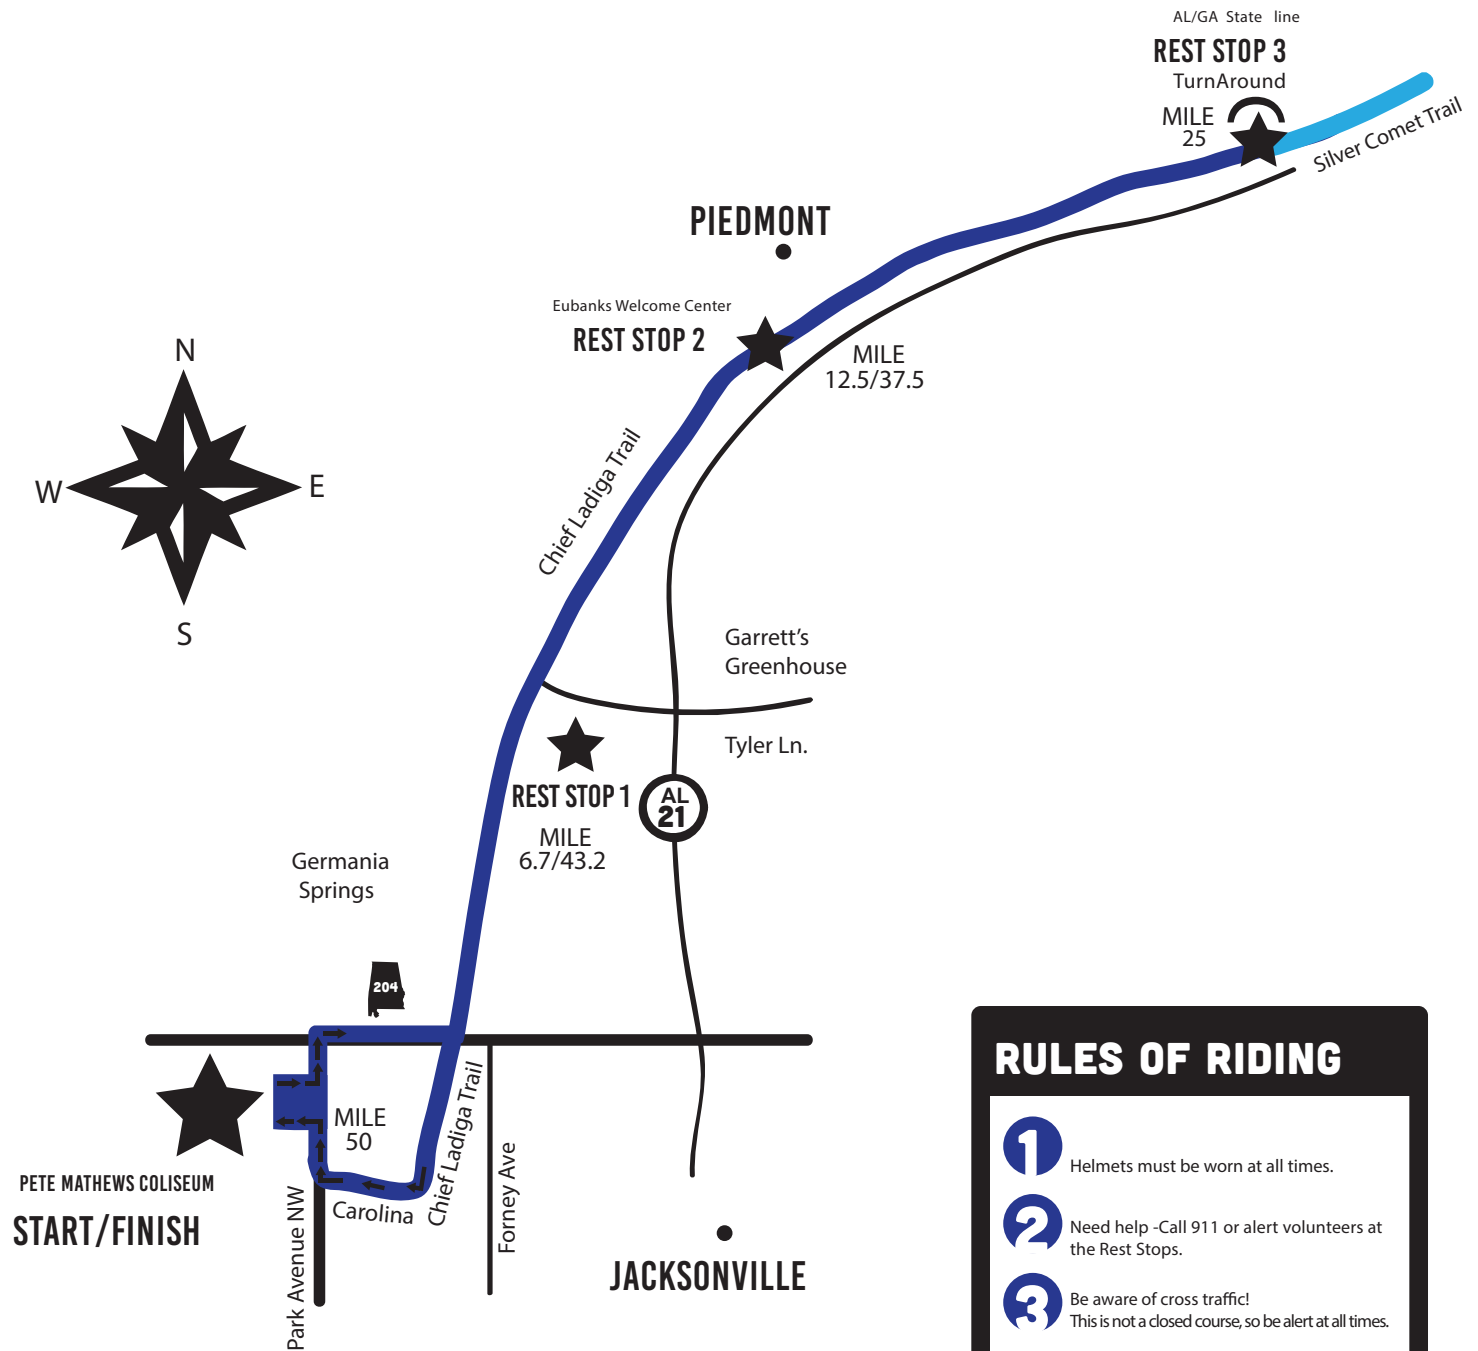

CHIEF LADIGA CRUISE 2022 ROUTE MAP

RULES OF RIDING

- 1** Helmets must be worn at all times.
- 2** Need help - Call 911 or alert volunteers at the Rest Stops.
- 3** Be aware of cross traffic!
This is not a closed course, so be alert at all times.
- 4** Cruise participants must turn around at (or before) the state line. Do not go past Rest Stop 3.
- 5** Stash your trash.
- 6** Have Fun!

THANKS FOR CHOOSING OUR RIDE!

SAVE THE DATE!
7TH ANNUAL CHIEF LADIGA CRUISE **SUNDAY**
05.21.23